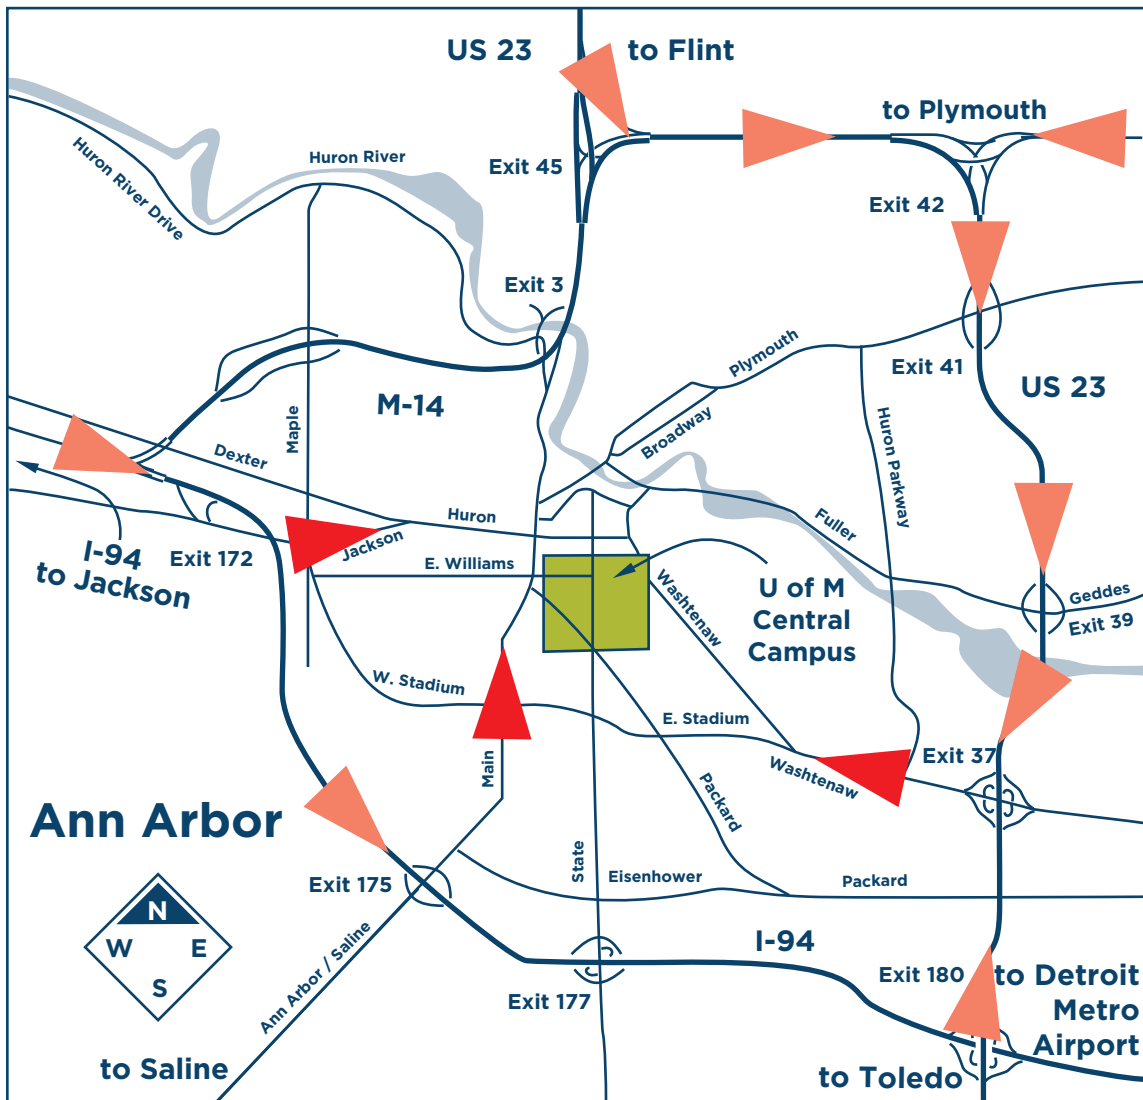

GUIDE TO YOUR CENTRAL CAMPUS RESIDENCE HALL Move-In 2018

● Betsy Barbour ● Helen Newberry

Betsy Barbour: 420 S State St, Ann Arbor, MI 48109

Helen Newberry: 432 S State St, Ann Arbor, MI 48109

© 2018 University of Michigan Regents

Northbound State Street will be under construction during move-in. If you come to campus via I-94, please use exit 172 (Jackson Ave) or exit 175 (Ann Arbor-Saline Rd). If you are coming from US23, use exit 37B.

There are multiple construction projects taking place on Central Campus, please allow additional travel time.

To Central Campus Residence Halls

Enter on **State Street**

Northbound State Street will be under construction during move-in. If you come to campus via I-94, please use exit 172 (Jackson Ave) or exit 175 (Ann Arbor-Saline Rd). If you are coming from US23, use exit 37B.

There are multiple construction projects taking place on Central Campus, please allow additional travel time.