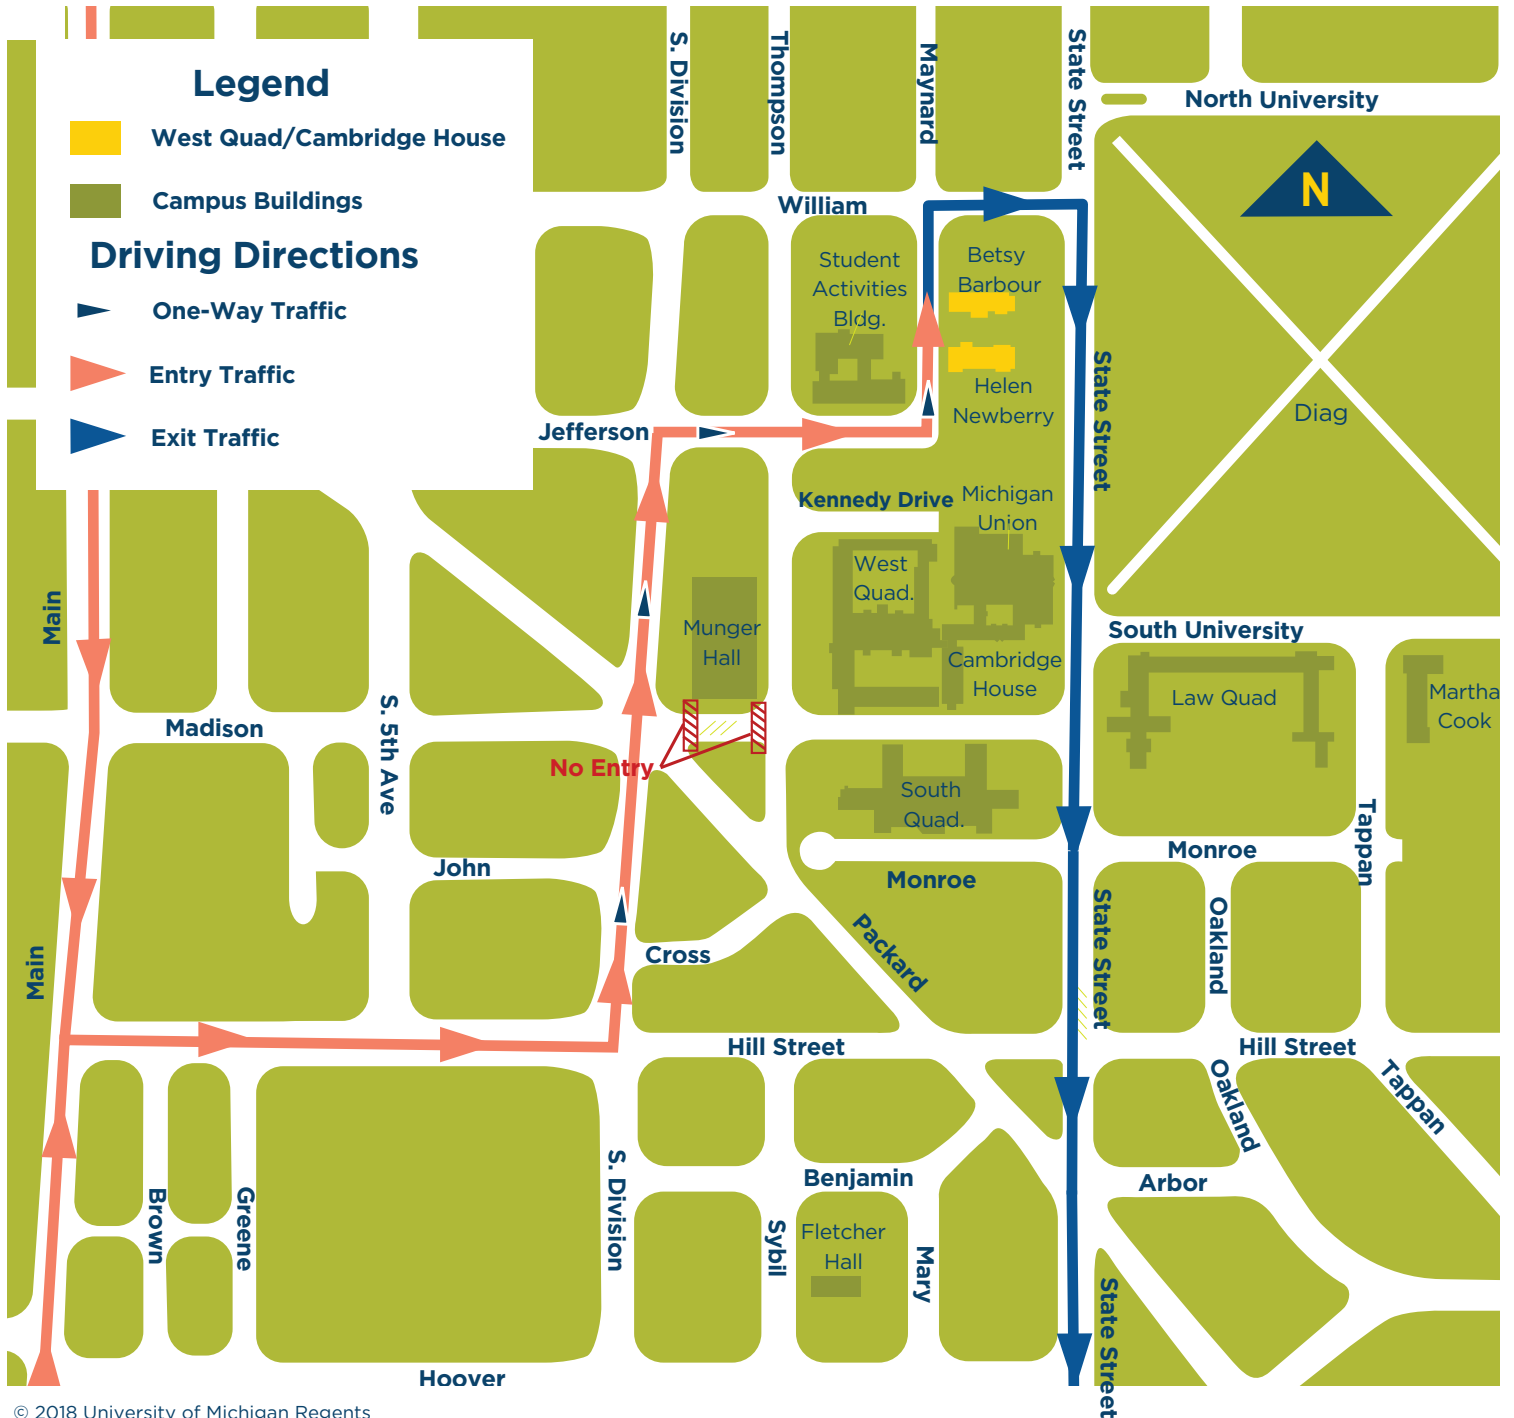

GUIDE TO YOUR CENTRAL CAMPUS RESIDENCE HALL Move-In 2018

● Betsy Barbour ● Helen Newberry

Betsy Barbour: 420 S State St, Ann Arbor, MI 48109

Helen Newberry: 432 S State St, Ann Arbor, MI 48109

© 2018 University of Michigan Regents

Northbound State Street will be under construction during move-in. If you come to campus via I-94, please use exit 172 (Jackson Ave) or exit 175 (Ann Arbor-Saline Rd). If you are coming from US23, use exit 37B.

There are multiple construction projects taking place on Central Campus, please allow additional travel time.

To Central Campus Residence Halls

Enter on **State Street**

Northbound State Street will be under construction during move-in. If you come to campus via I-94, please use exit 172 (Jackson Ave) or exit 175 (Ann Arbor-Saline Rd). If you are coming from US23, use exit 37B.

There are multiple construction projects taking place on Central Campus, please allow additional travel time.