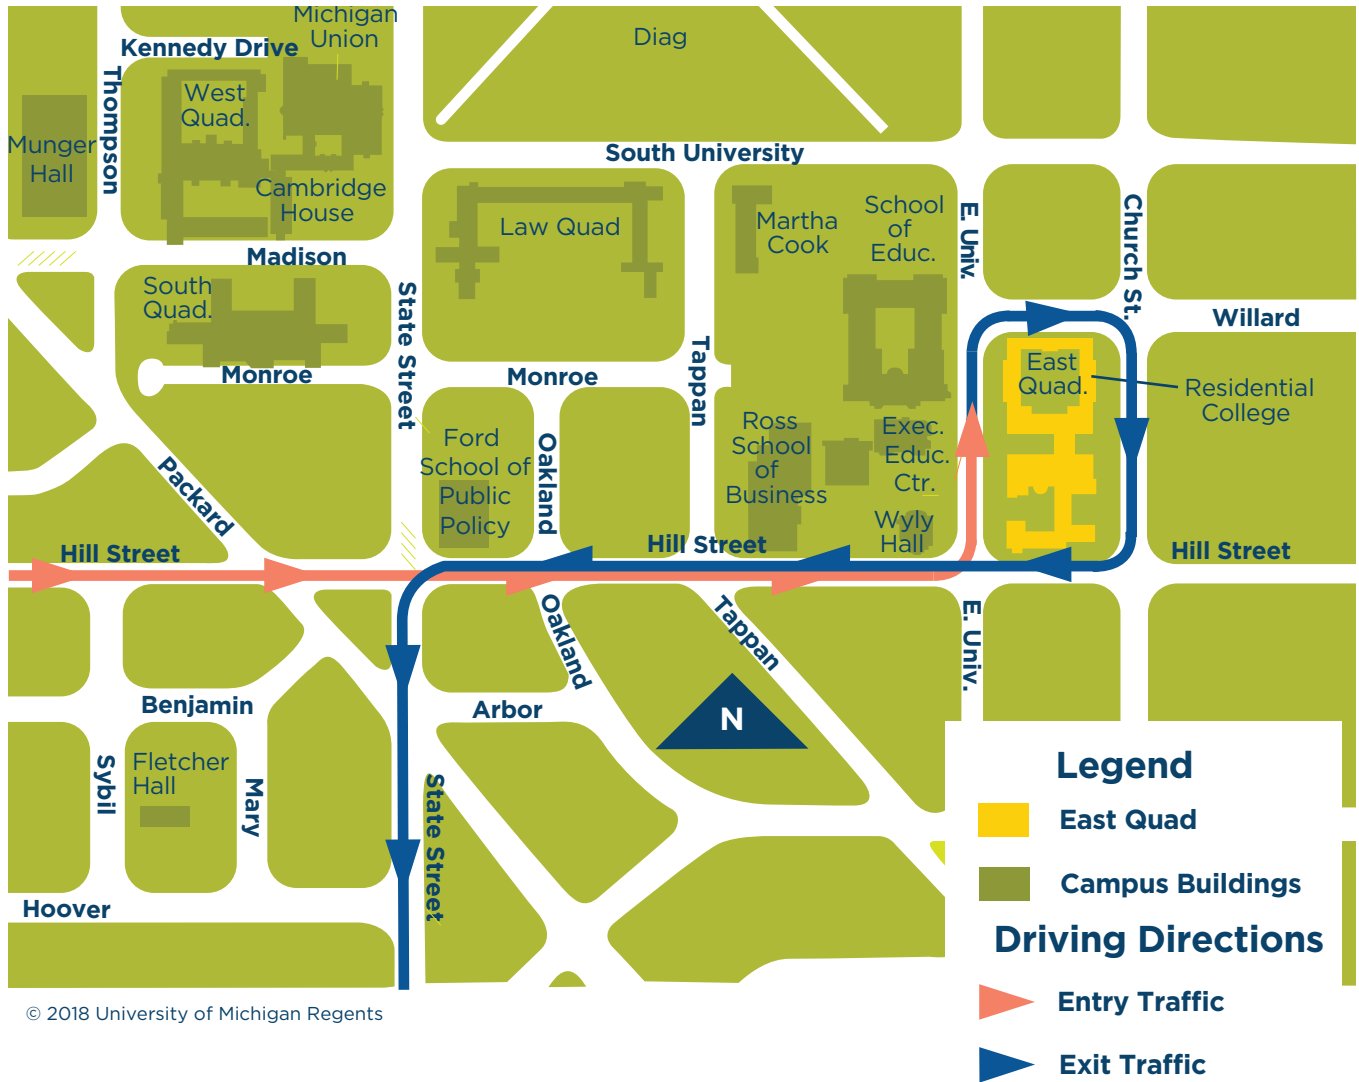

GUIDE TO YOUR CENTRAL CAMPUS RESIDENCE HALL

Move-In 2018

● East Quad

701 E University Ave, Ann Arbor, MI 48109

© 2018 University of Michigan Regents

Northbound State Street will be under construction during move-in. If you come to campus via I-94, please use exit 172 (Jackson Ave) or exit 175 (Ann Arbor-Saline Rd). If you are coming from US23, use exit 37B.

There are multiple construction projects taking place on Central Campus, please allow additional travel time.

To Central Campus Residence Halls

Enter on **State Street**

Northbound State Street will be under construction during move-in. If you come to campus via I-94, please use exit 172 (Jackson Ave) or exit 175 (Ann Arbor-Saline Rd). If you are coming from US23, use exit 37B.

There are multiple construction projects taking place on Central Campus, please allow additional travel time.