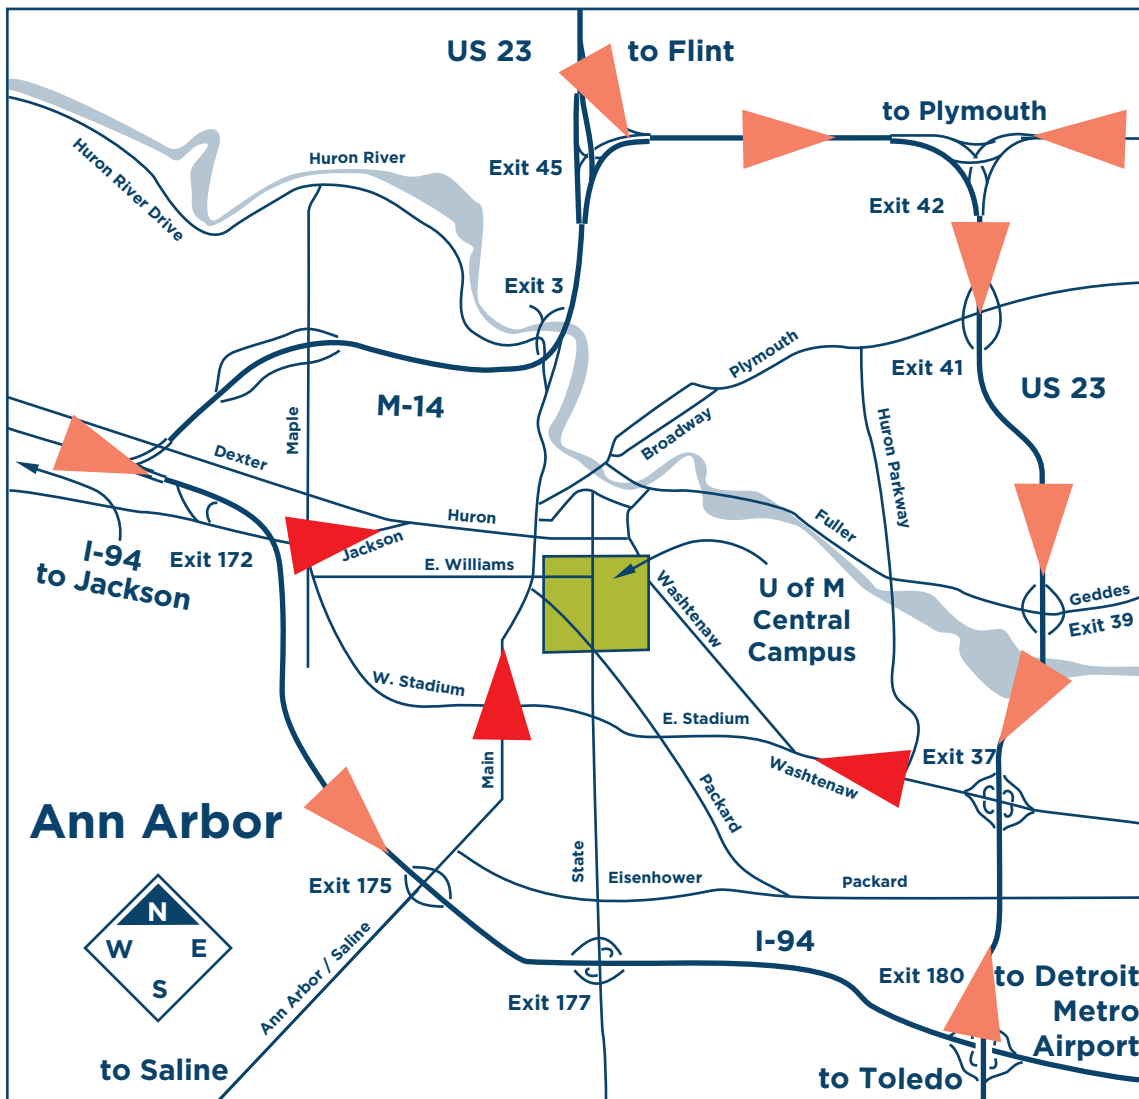

GUIDE TO YOUR CENTRAL CAMPUS RESIDENCE HALL

Move-In 2018

● East Quad

701 E University Ave, Ann Arbor, MI 48109

© 2018 University of Michigan Regents

Northbound State Street will be under construction during move-in. If you come to campus via I-94, please use exit 172 (Jackson Ave) or exit 175 (Ann Arbor-Saline Rd). If you are coming from US23, use exit 37B.

There are multiple construction projects taking place on Central Campus, please allow additional travel time.

To Central Campus Residence Halls

Enter on **State Street**

Northbound State Street will be under construction during move-in. If you come to campus via I-94, please use exit 172 (Jackson Ave) or exit 175 (Ann Arbor-Saline Rd). If you are coming from US23, use exit 37B.

There are multiple construction projects taking place on Central Campus, please allow additional travel time.