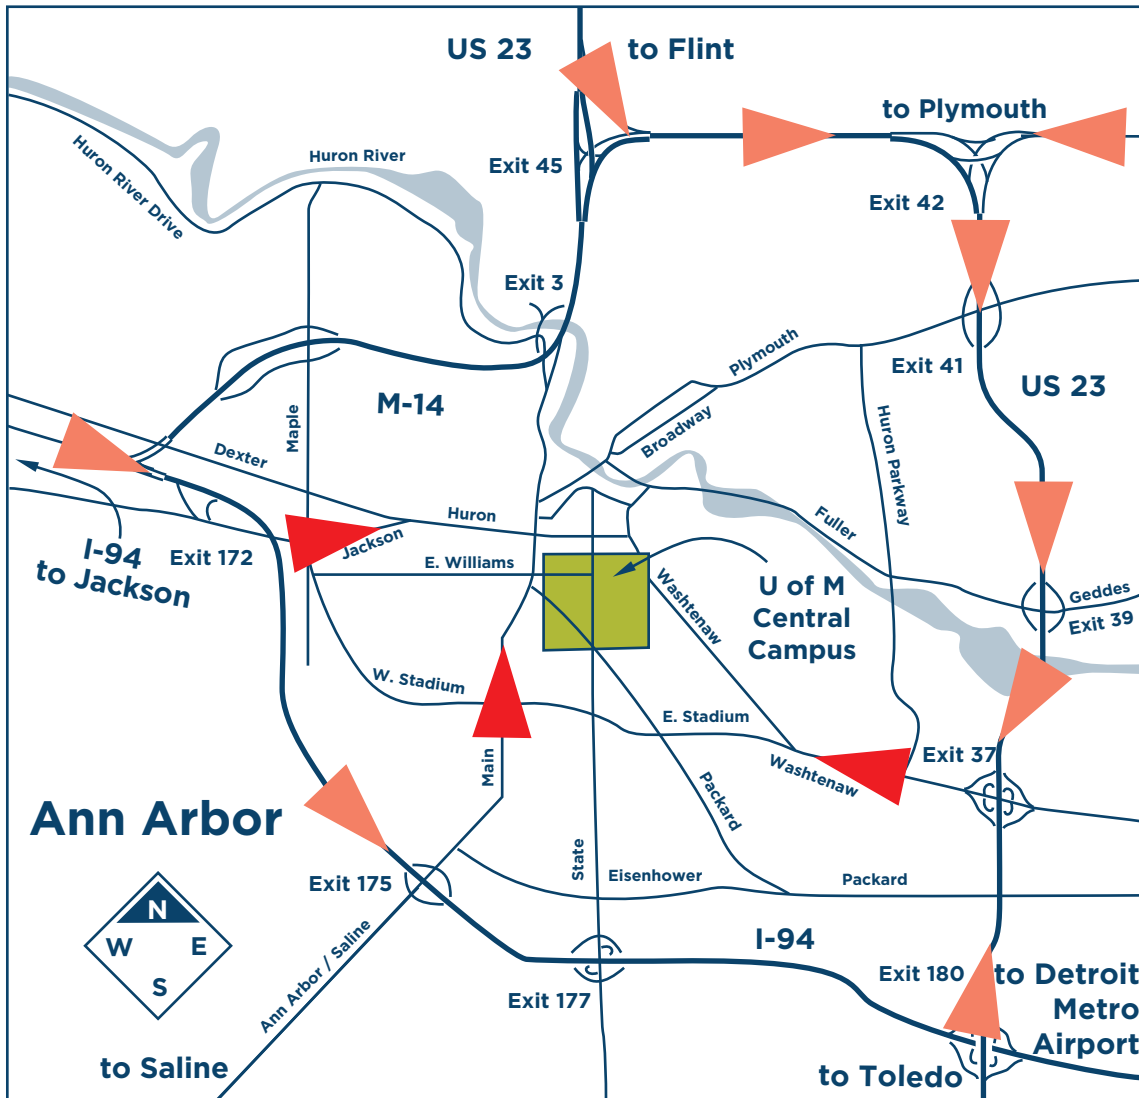

GUIDE TO YOUR CENTRAL CAMPUS RESIDENCE HALL

Move-In 2018

● South Quad

600 E Madison St, Ann Arbor, MI 48109

© 2018 University of Michigan Regents

Northbound State Street will be under construction during move-in. If you come to campus via I-94, please use exit 172 (Jackson Ave) or exit 175 (Ann Arbor-Saline Rd). If you are coming from US23, use exit 37B.

There are multiple construction projects taking place on Central Campus, please allow additional travel time.

To Central Campus Residence Halls

Enter on **State Street**

Northbound State Street will be under construction during move-in. If you come to campus via I-94, please use exit 172 (Jackson Ave) or exit 175 (Ann Arbor-Saline Rd). If you are coming from US23, use exit 37B.

There are multiple construction projects taking place on Central Campus, please allow additional travel time.