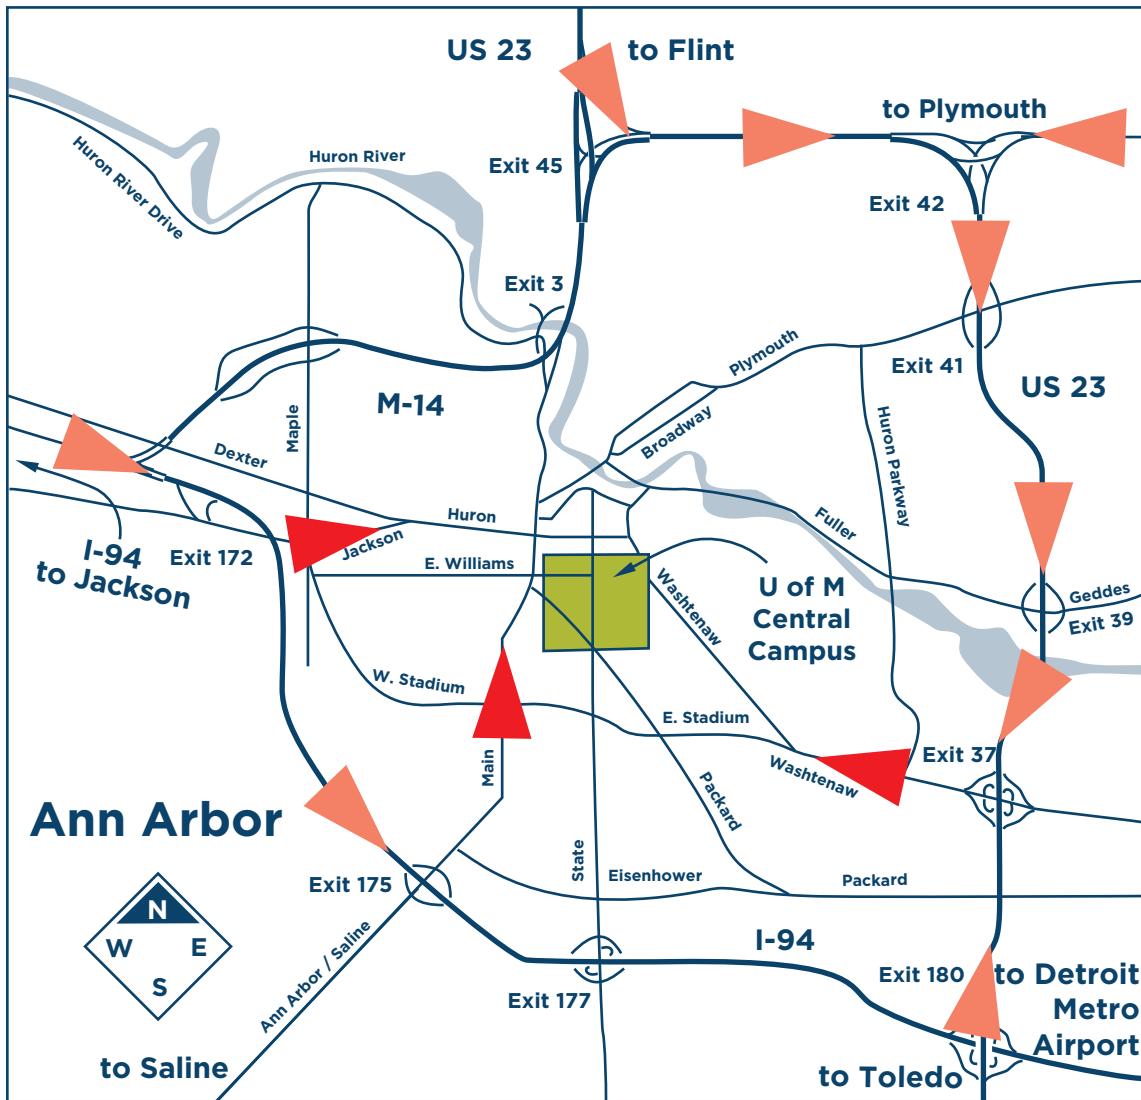

GUIDE TO YOUR CENTRAL CAMPUS RESIDENCE HALL

Move-In 2018

● West Quad ● Cambridge House

541 Thompson St, Ann Arbor, MI 48109

© 2018 University of Michigan Regents

Northbound State Street will be under construction during move-in. If you come to campus via I-94, please use exit 172 (Jackson Ave) or exit 175 (Ann Arbor-Saline Rd). If you are coming from US23, use exit 37B.

There are multiple construction projects taking place on Central Campus, please allow additional travel time.

To Central Campus Residence Halls

Enter on **State Street**

Northbound State Street will be under construction during move-in. If you come to campus via I-94, please use exit 172 (Jackson Ave) or exit 175 (Ann Arbor-Saline Rd). If you are coming from US23, use exit 37B.

There are multiple construction projects taking place on Central Campus, please allow additional travel time.