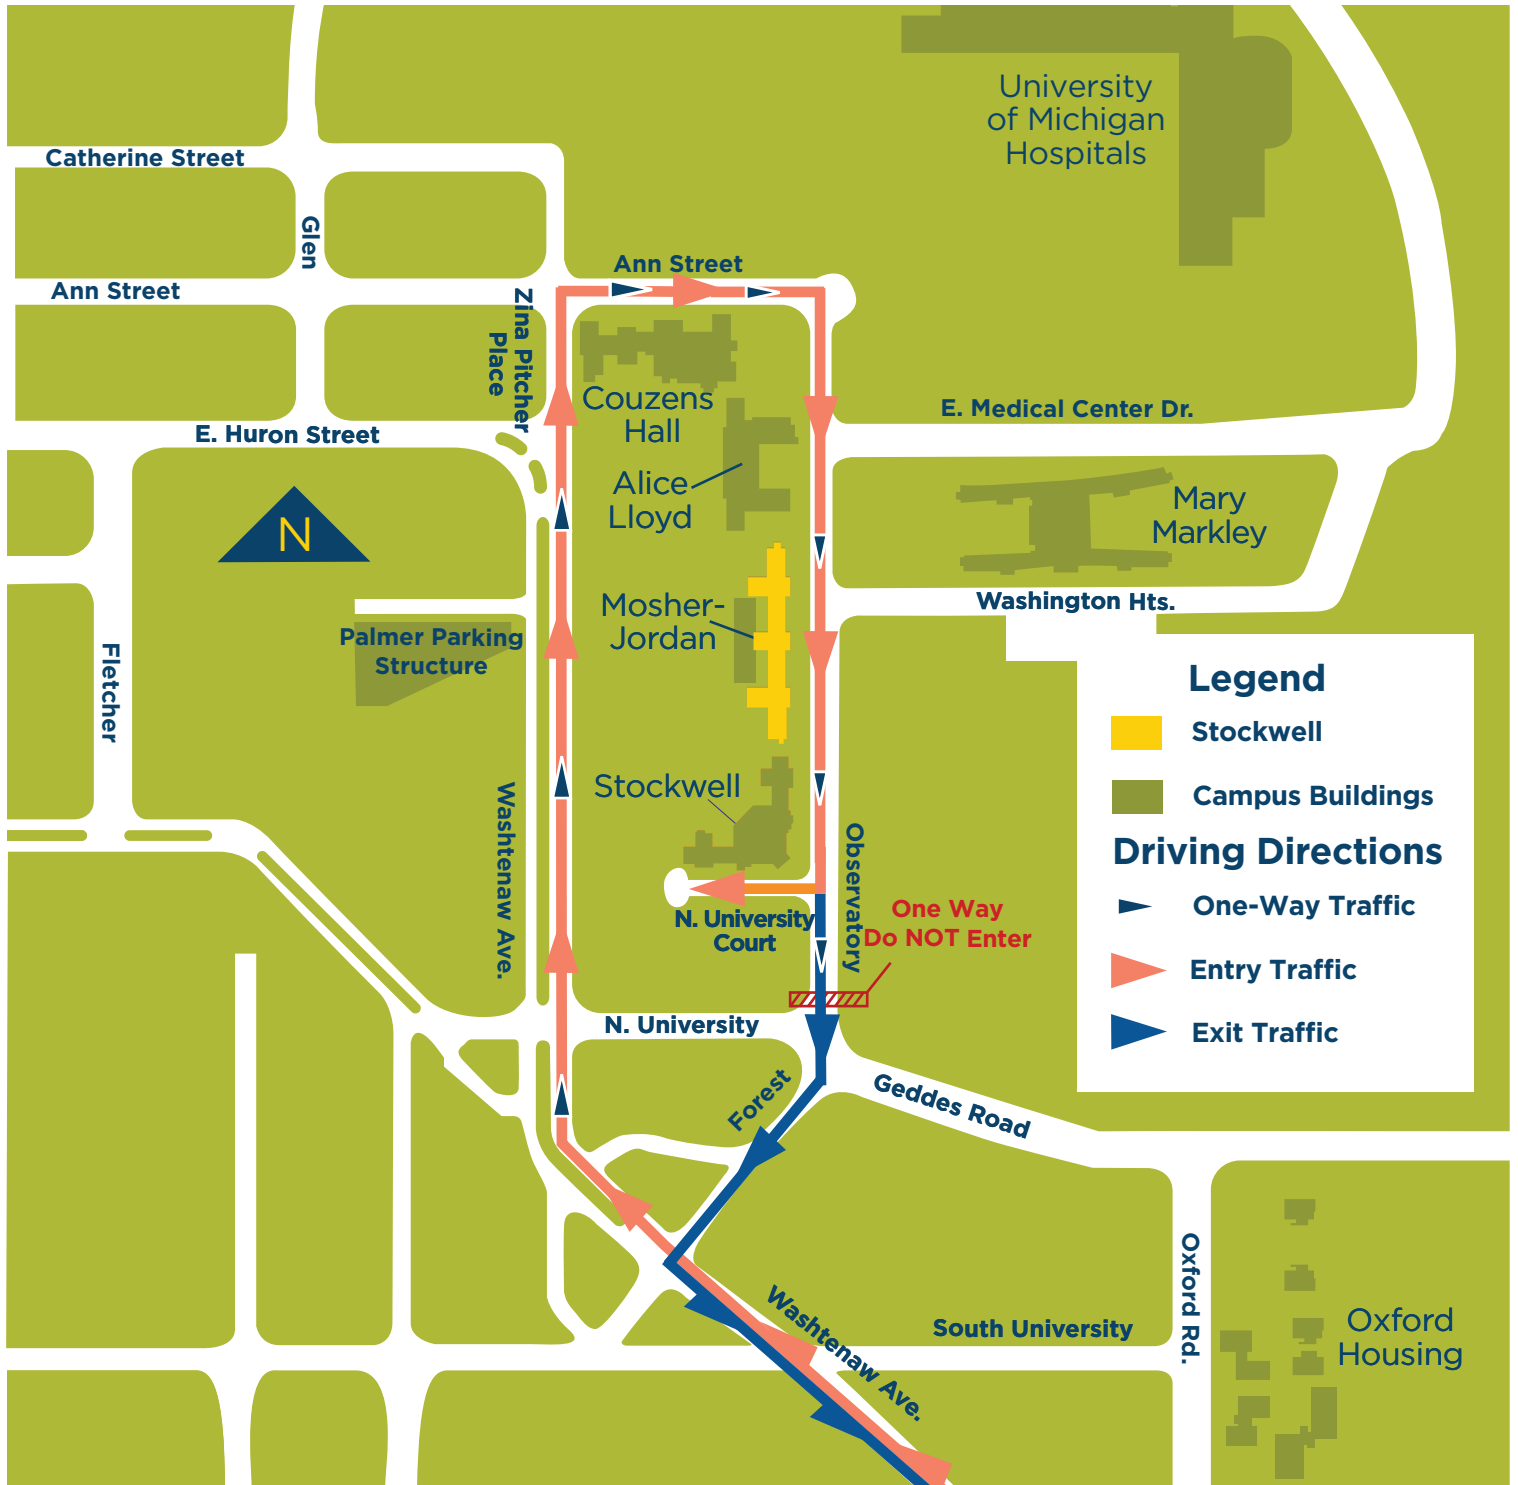

GUIDE TO YOUR HILL AREA RESIDENCE HALL Move-In 2018

● Moshers Jordan

200 Observatory St, Ann Arbor, MI 48109

To Hill Area Residence Halls

Enter on **Washtenaw Avenue**