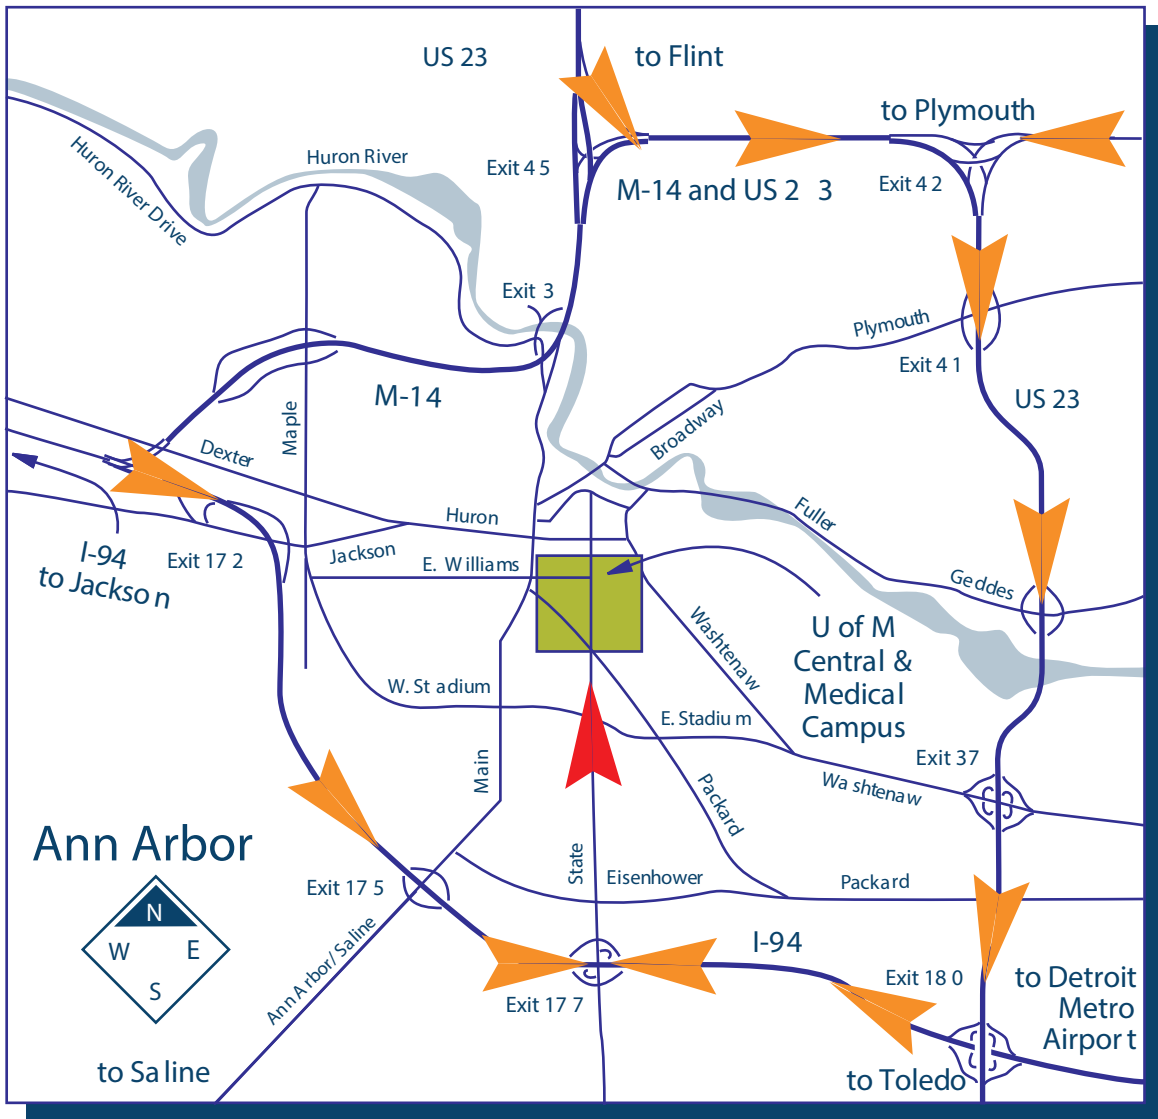

To Central Campus Residence Halls

Enter on **State Street**

Please be aware of the following city of Ann Arbor construction areas.

North Main – Heavy construction, avoid area and seek alternate routes from 23.

Geddes Ave – Avoid area due to construction, use Washtenaw as an alternate route.

GUIDE TO YOUR CENTRAL CAMPUS RESIDENCE HALL

Move-In 2016

● Martha Cook