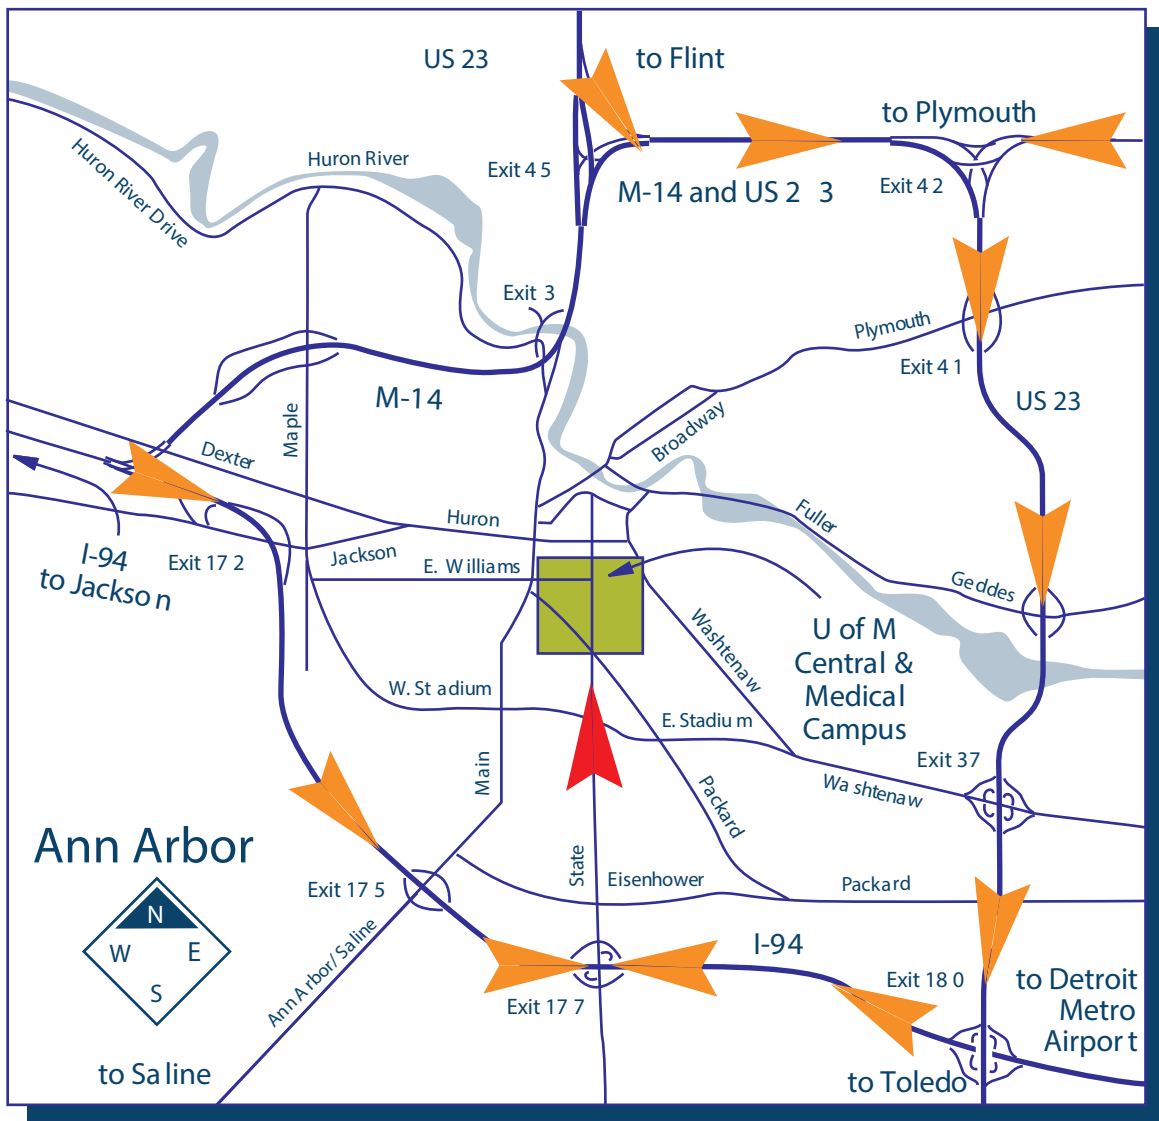

To Central Campus Residence Halls

Enter on **State Street**

Please be aware of the following city of Ann Arbor construction areas.

North Main – Heavy construction, avoid area and seek alternate routes from 23.

Geddes Ave – Avoid area due to construction, use Washtenaw as an alternate route.

GUIDE TO YOUR CENTRAL CAMPUS RESIDENCE HALL

Move-In 2016

● Munger Hall