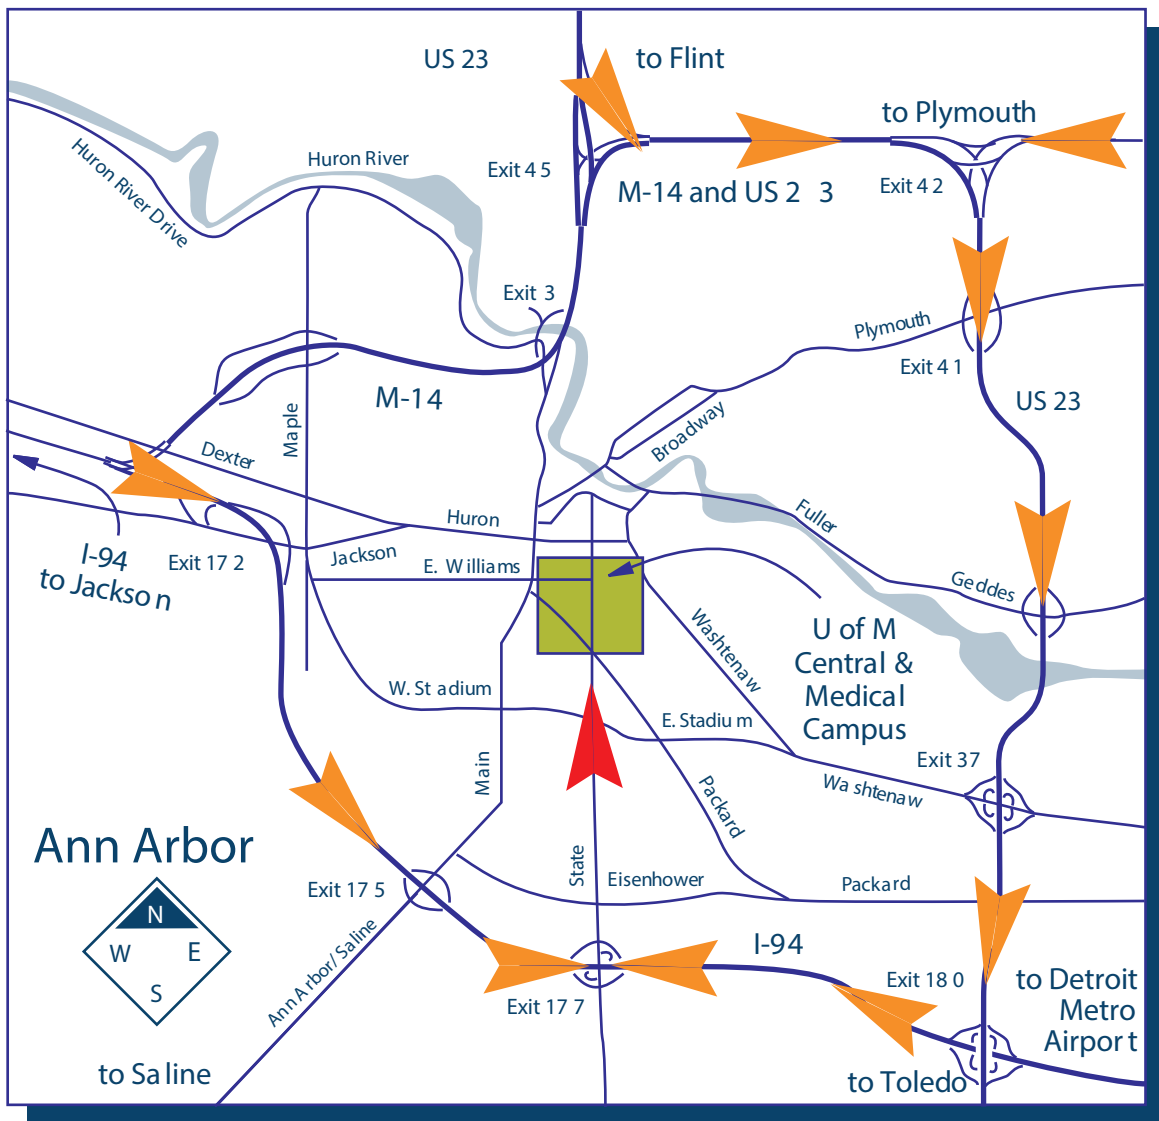

# To Central Campus Residence Halls

Enter on **State Street**

Please be aware of the following city of Ann Arbor construction areas.

**North Main** – Heavy construction, avoid area and seek alternate routes from 23.

**Geddes Ave** – Avoid area due to construction, use Washtenaw as an alternate route.

# GUIDE TO YOUR CENTRAL CAMPUS RESIDENCE HALL