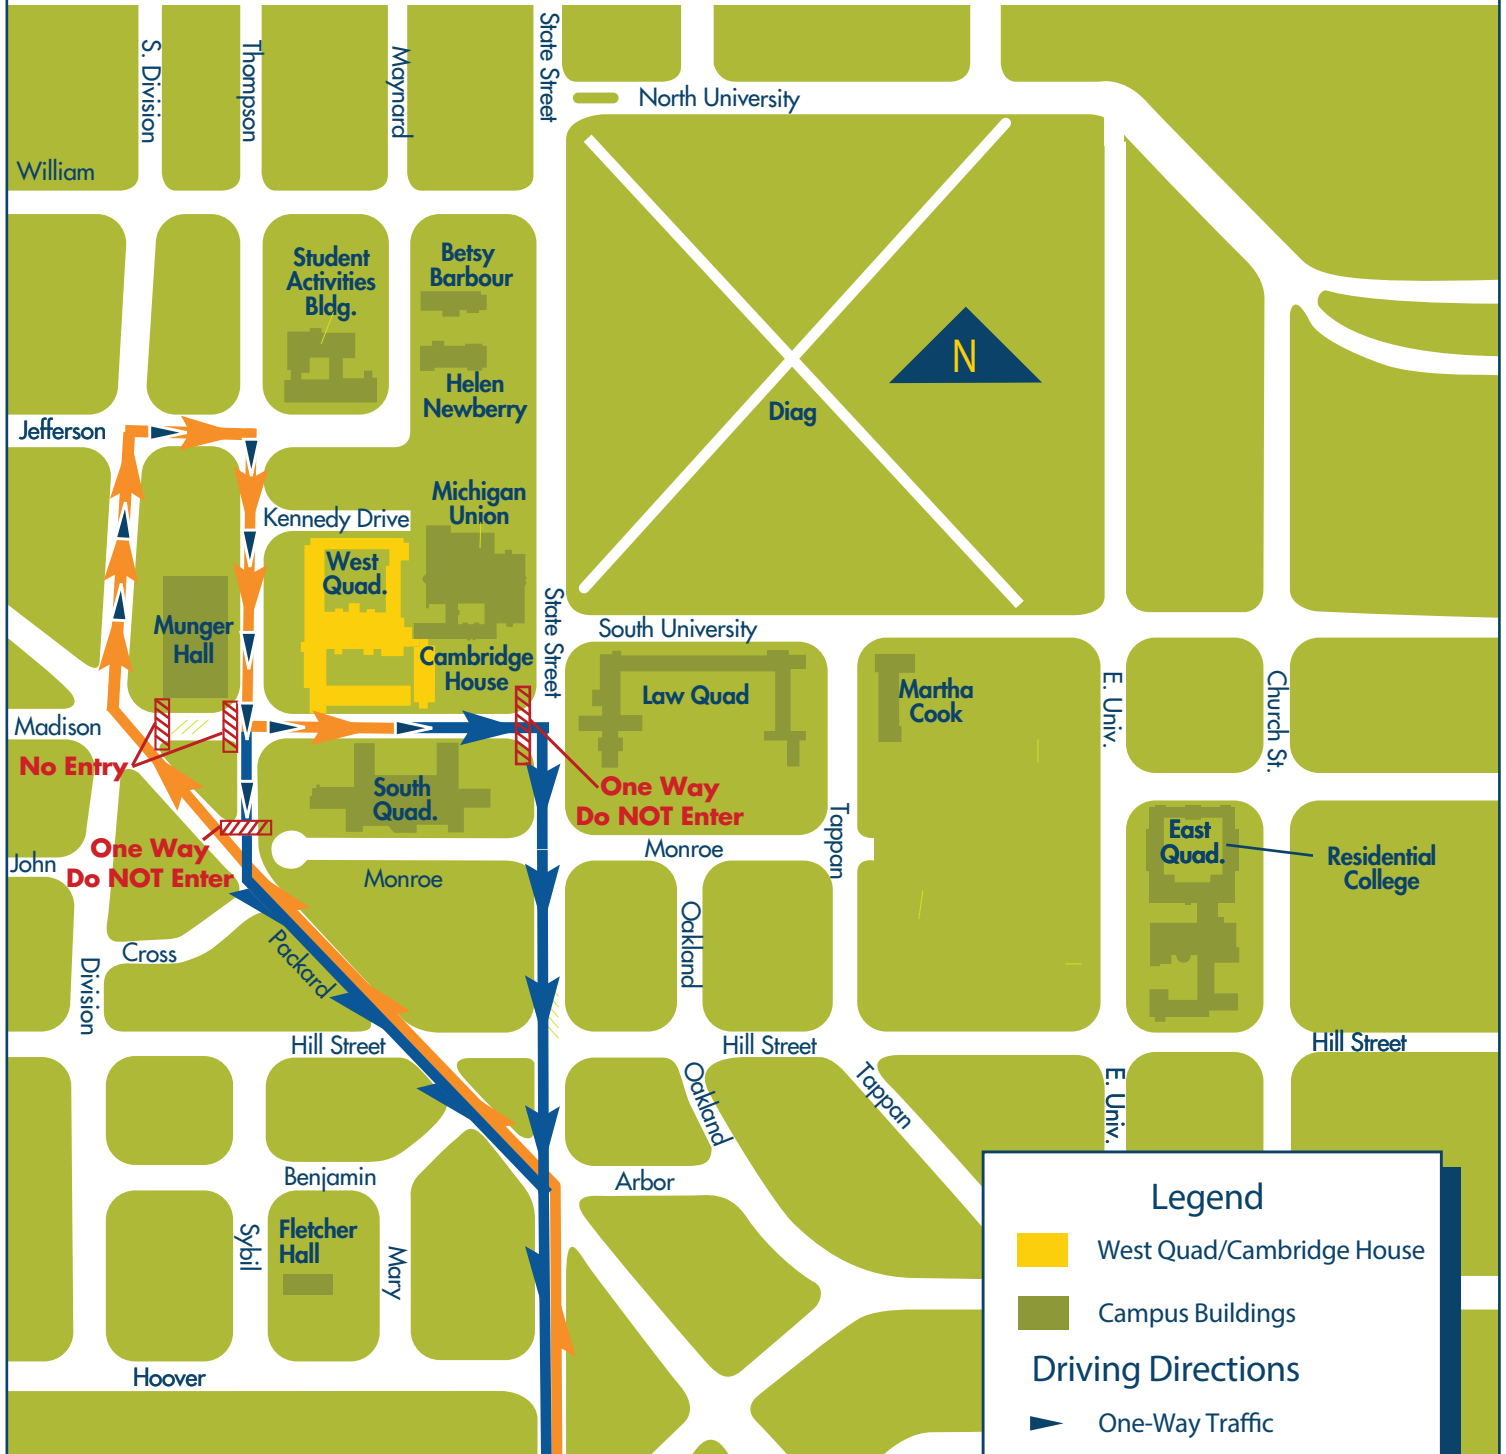

# GUIDE TO YOUR CENTRAL CAMPUS RESIDENCE HALL Move-In 2017

● West Quad ● Cambridge House

Legend	
	West Quad/Cambridge House
	Campus Buildings
Driving Directions	
	One-Way Traffic
	Entry Traffic
	Exit Traffic

# To Central Campus Residence Halls

Enter on **State Street**