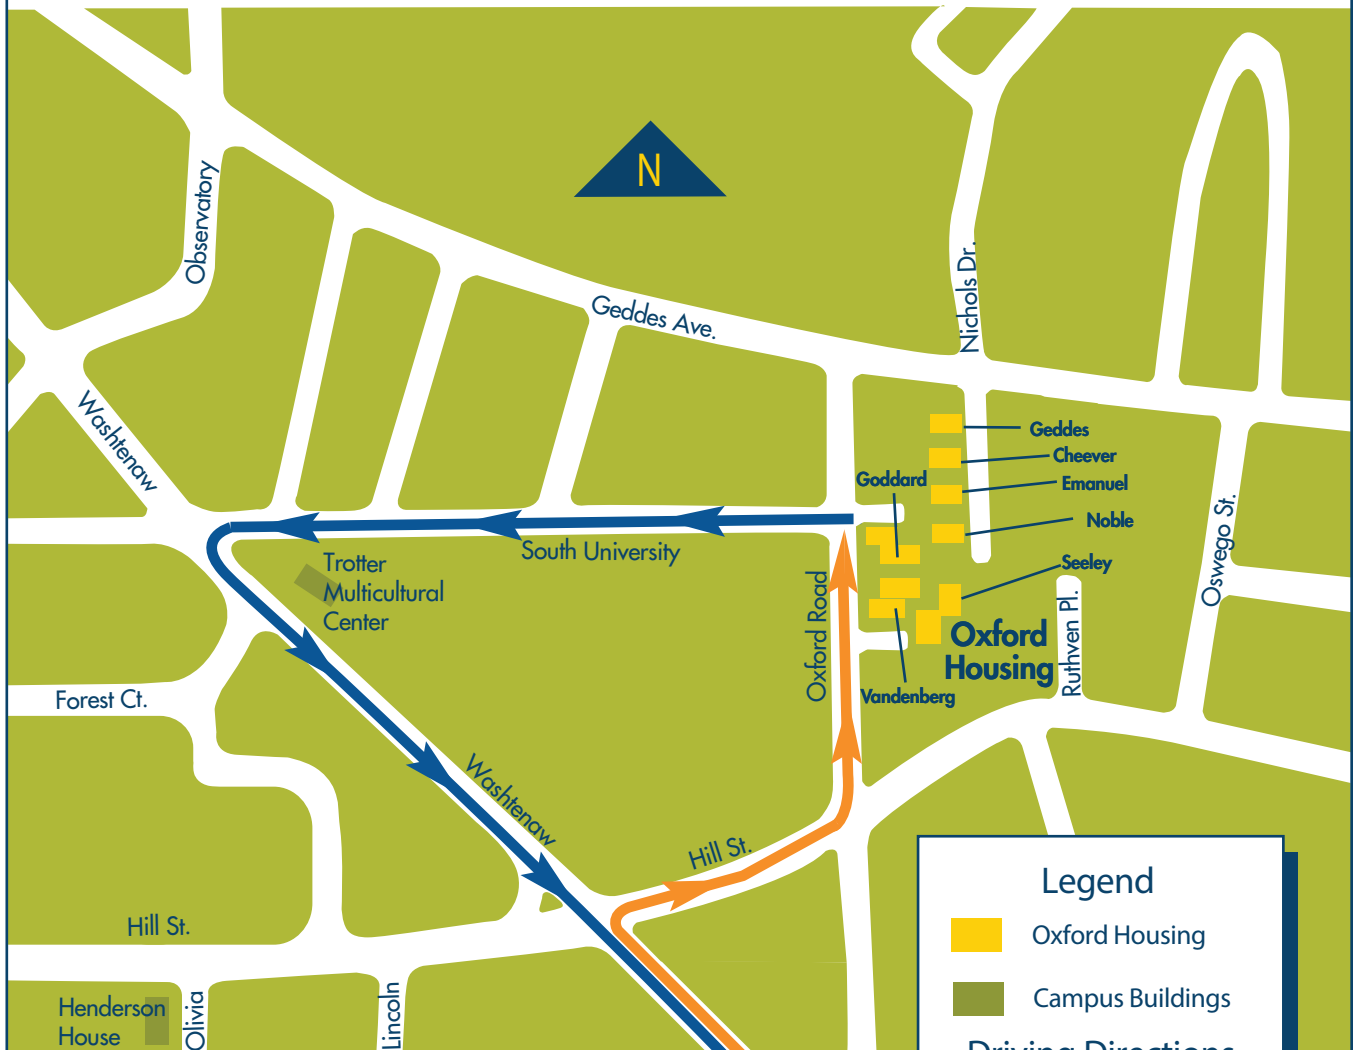

GUIDE TO YOUR HILL AREA RESIDENCE HALL Move-In 2017

● Oxford Housing

© 2017 University of Michigan Regents

Legend

- Oxford Housing
- Campus Buildings

Driving Directions

- Entry Traffic
- Exit Traffic

To Hill Area Residence Halls

Enter on **Washtenaw Avenue**