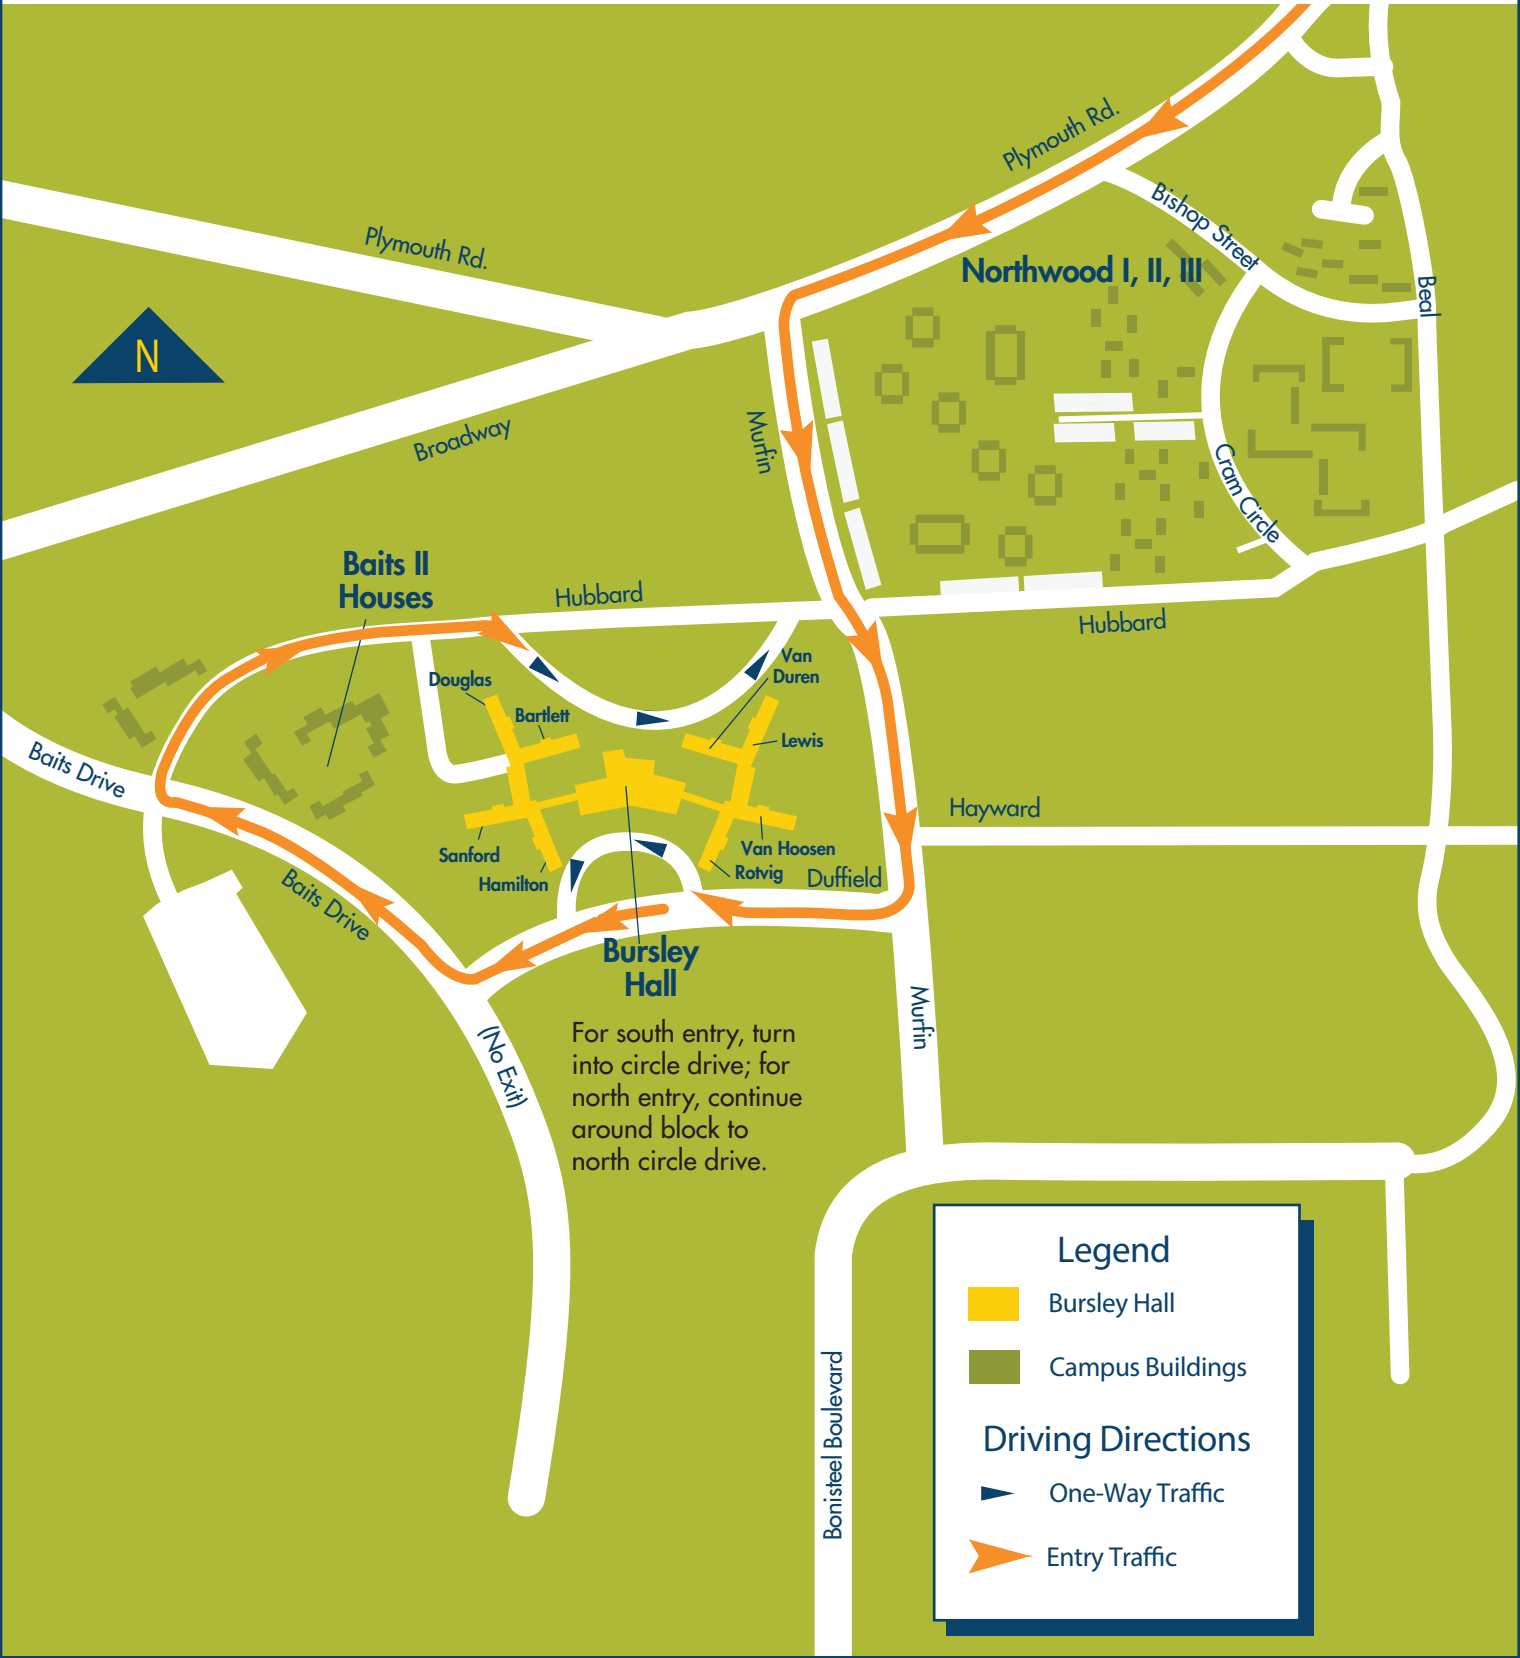

GUIDE TO YOUR NORTH CAMPUS RESIDENCE HALL

Move-In 2017

● Bursley Hall

Please be aware of the following city of Ann Arbor construction area:
Plymouth Rd. just west of US 23 – Intersection at Plymouth and Green is limited to two lanes west bound and one lane east bound: consider Geddes to Huron Parkway as an alternate route.

To North Campus Housing

Enter on **Plymouth Road**

Please be aware of the following city of Ann Arbor construction area:
Plymouth Rd. just west of US 23 – Intersection at Plymouth and Green is limited to two lanes west bound and one lane east bound: consider Geddes to Huron Parkway as an alternate route.