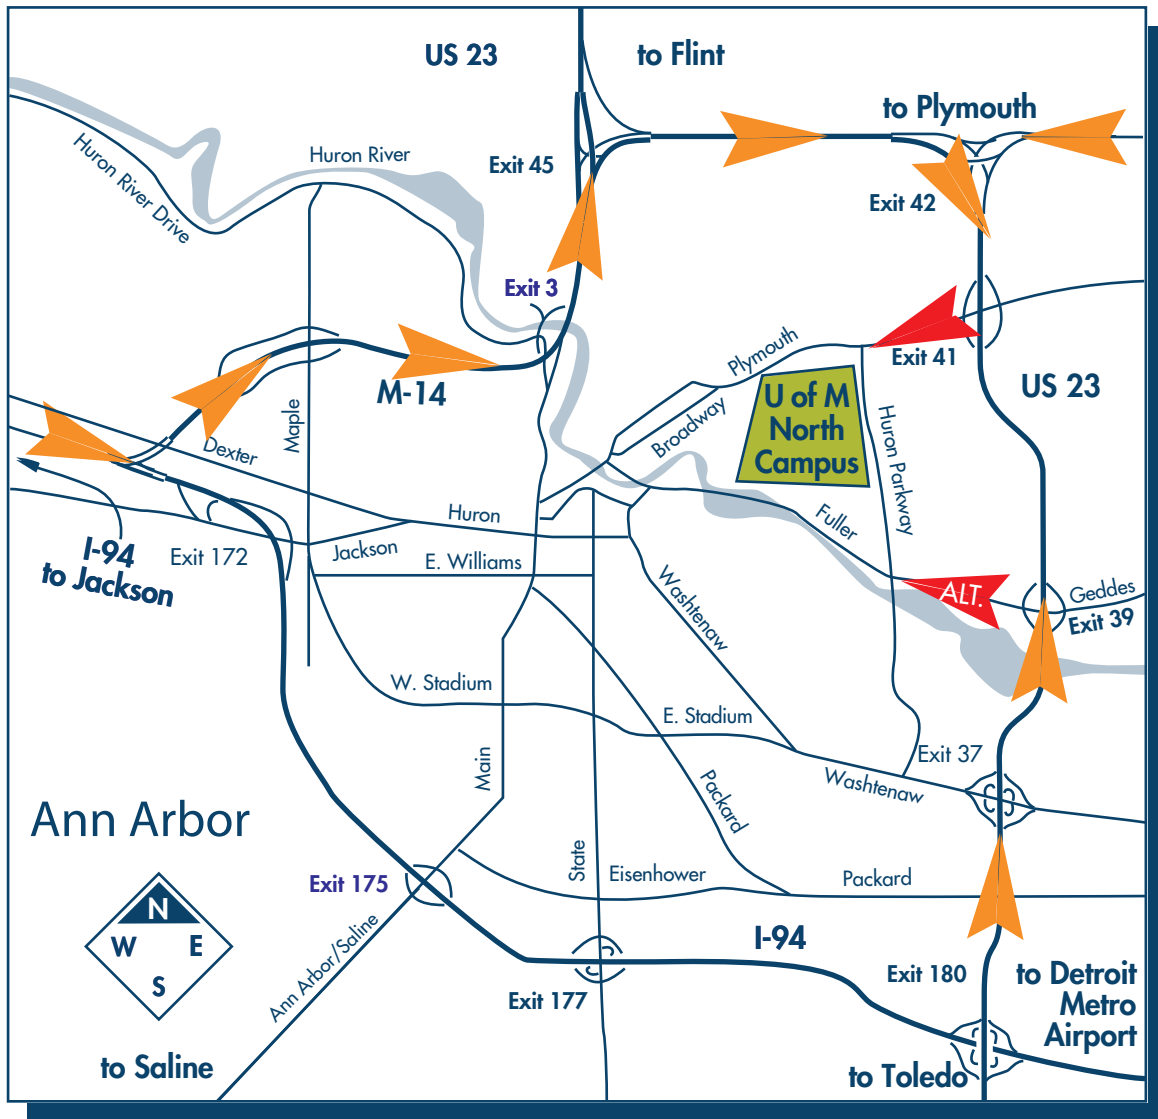

GUIDE TO YOUR NORTH CAMPUS RESIDENCE HALL

Move-In 2017

● Bursley Hall

Please be aware of the following city of Ann Arbor construction area:
Plymouth Rd. just west of US 23 – Intersection at Plymouth and Green is limited to two lanes west bound and one lane east bound: consider Geddes to Huron Parkway as an alternate route.

To North Campus Housing

Enter on **Plymouth Road**

Please be aware of the following city of Ann Arbor construction area:
Plymouth Rd. just west of US 23 – Intersection at Plymouth and Green is limited to two lanes west bound and one lane east bound: consider Geddes to Huron Parkway as an alternate route.