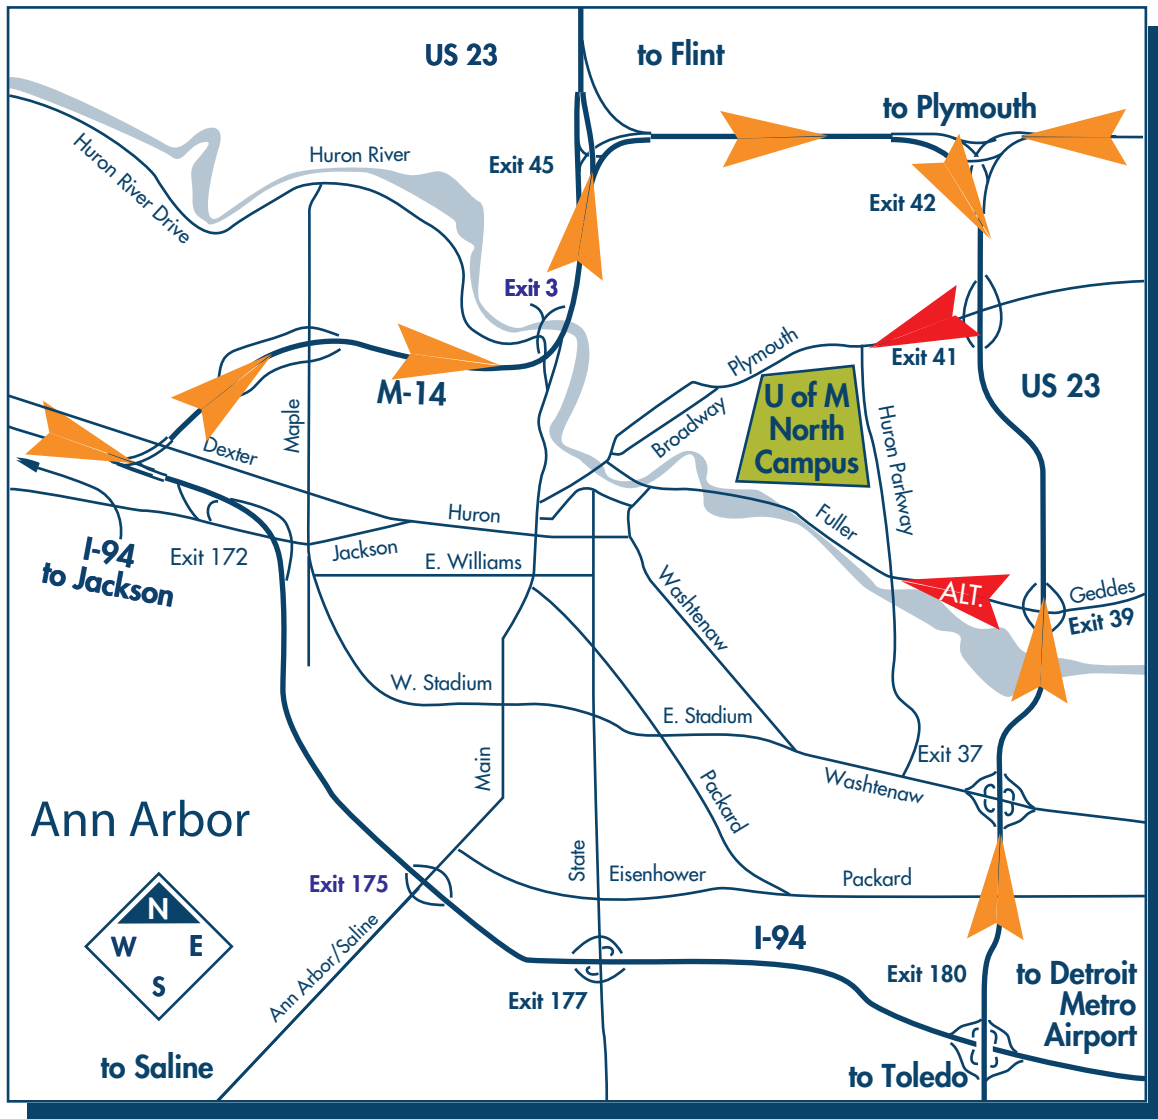

GUIDE TO YOUR NORTH CAMPUS APARTMENT Move-In 2017

● Northwood I, II, III

Please be aware of the following city of Ann Arbor construction area:
Plymouth Rd. just west of US 23 – Intersection at Plymouth and Green is limited to two lanes west bound and one lane east bound: consider Geddes to Huron Parkway as an alternate route.

To North Campus Housing

Enter on **Plymouth Road**

Please be aware of the following city of Ann Arbor construction area:
Plymouth Rd. just west of US 23 – Intersection at Plymouth and Green is limited to two lanes west bound and one lane east bound: consider Geddes to Huron Parkway as an alternate route.